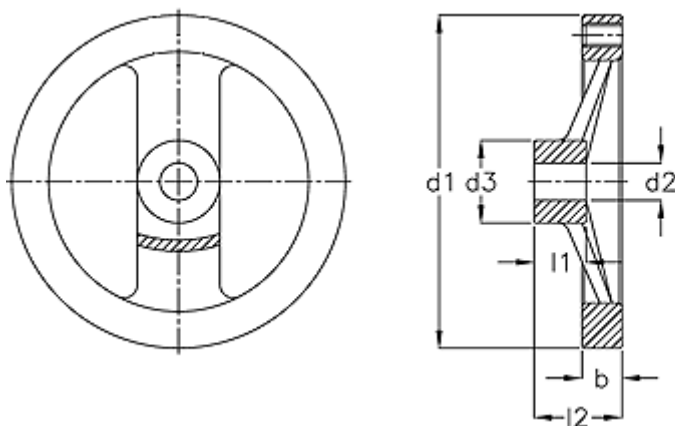

Data Sheet

Article number: 20343299

Description: E+G Handwheel
GN 322-125-K12-A

Measures

b = 15.0

d1 = 125

d2 H7 = 12

d3 = 31

l1 = 18

l2 = 33